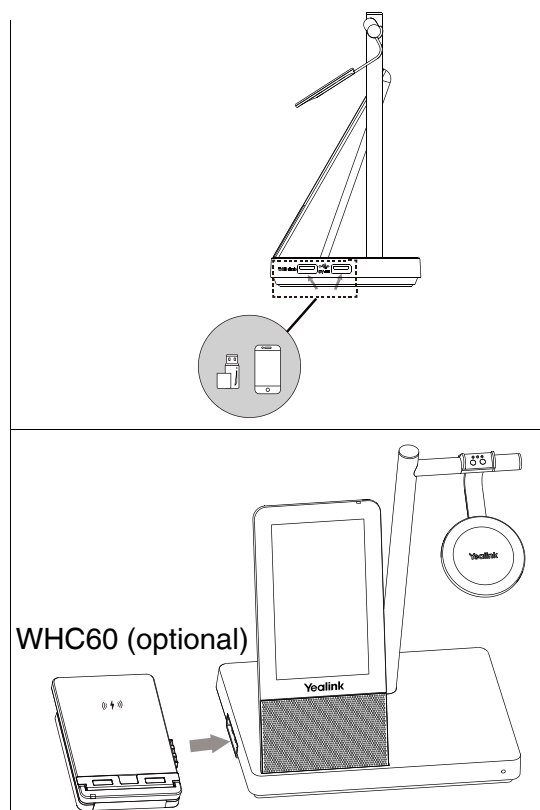

Audio (Base)

- Microphone type: ECM Omnidirectional microphone
- Microphone sensitivity: -38.0+/-2 dBV
- Microphone frequency range: 70 Hz-20 kHz
- Speaker size: 40mm*20.8mm
- Speaker sensitivity: 97+/-3 dB
- Speaker impedance: 4 Ω +/-15%
- Speaker max input power: 4 W
- Speaker frequency range: 160 Hz-20 kHz

Easy Call Management

- Answer/End/Reject a call
- Volume up/down
- Microphone mute
- Move the microphone boom arm up to mute, or down to unmute

Package Features

- Package contents:
  - WHB660 Base
  - WHM621 Headset or WHD622 Headset
  - Power Adapter
  - 2* 1m USB 3.0 Cable
  - Quick Start Guide
- Optional accessories:
  - Busylight BLT60
  - Wireless Charger
  - Bluetooth Dongle BT50
- WH66 Mono: Base: 398g, Headset: 80g
- WH66 Dual: Base: 398g, Headset: 127g
- N.W/CTN:
  - WH66 Mono: 10.46 kg; WH66 Dual: 10.96 kg
- Giftbox size: 255mm*204mm*135mm
- Carton Meas: 698mm*421mm*265mm

Compliance

CE FC IC

Connection