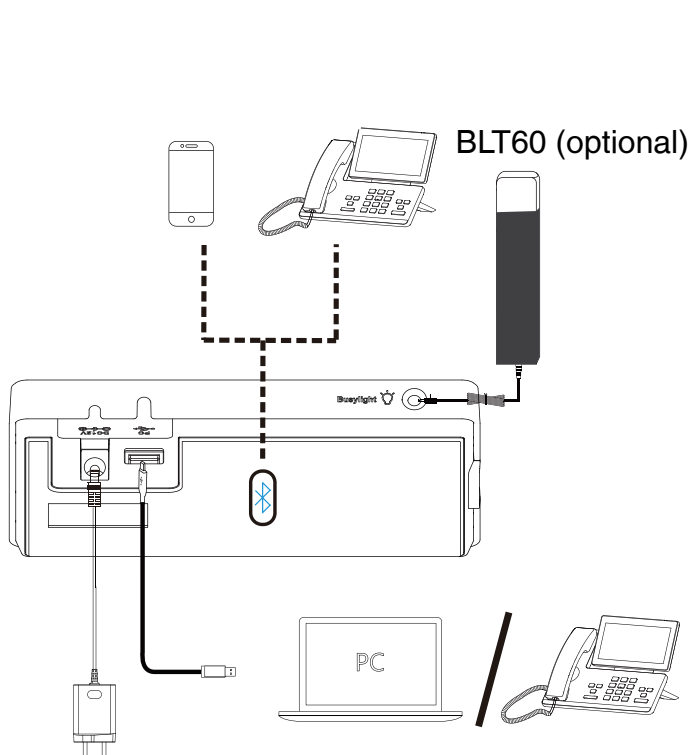

Audio (Base)

- Microphone type: ECM Omnidirectional microphone
- Microphone sensitivity: -38.0+/-2 dBV
- Microphone frequency range: 70 Hz-20 kHz
- Speaker size: 40mm*20.8mm
- Speaker sensitivity: 97+/-3 dB
- Speaker impedance: 4 Ω +/-15%
- Speaker max input power: 4 W
- Speaker frequency range: 160 Hz-20 kHz

Easy Call Management

- Answer/End/Reject a call
- Volume up/down
- Microphone mute
- Move the microphone boom arm up to mute, or down to unmute

Package Features

- Package contents:
  - WHB660 Base
  - WHM621 Headset or WHD622 Headset
  - Power Adapter
  - 2* 1m USB 3.0 Cable
  - Quick Start Guide
- Optional accessories:
  - Busylight BLT60
  - Wireless Charger
  - Bluetooth Dongle BT50
- WH66 Mono: Base: 398g, Headset: 80g
- WH66 Dual: Base: 398g, Headset: 127g
- N.W/CTN:
  - WH66 Mono: 10.46 kg; WH66 Dual: 10.96 kg
- Giftbox size: 255mm*204mm*135mm
- Carton Meas: 698mm*421mm*265mm

Compliance

CE FC IC

Connection