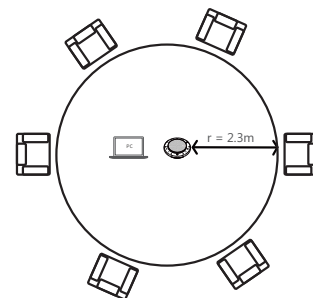

Specifications

General

- Speakerphone size: (Ø) 132.5 x (h) 35.5mm
- Speakerphone weight: 320g
- 8 touch buttons
- Connectivity: USB 2.0 PnP & Bluetooth
- USB cable length: 0.9 meters
- Built-in Bluetooth 4.0
- Wireless range: 30 m

Battery

- Capacity: 3.85V/2450mAh
- Charging time (power): 5 hours (USB 5V/500mA)
- Talk time: 12 hours
- Standby time: 450 days

Microphone

- Type: MEMS MIC (Analog)
- Sensitivity: -42dB re. 1V/Pa
- Signal to Noise Ratio (SNR): +59 dB
- Frequency range - Conference mode:
  USB mode & Bluetooth mode: 115 Hz to 7k(HZ)

Speaker

- Peak output power: 7W
- Root Mean Square (RMS): 3W
- Sensitivity: 82 dB SPL +/-3dB SPL @1m, 1W
- Frequency range - Conference mode:
  USB mode 115 Hz to 8k (Hz)
  Bluetooth mode: 115 Hz to 8k (Hz)
- Frequency range - Music mode:
  USB mode: 115 Hz to 16k (Hz)
  Bluetooth mode: 115 Hz to 8k (Hz)

Audio

- Optimal HD voice
- Microphone pickup range up to 2 meters
- Full-duplex technology
- Noise suppression (NS)
- Digital Signal Processing (DSP)
- Acoustic echo cancellation (AEC)

Package features

- Package content:
  - Yealink CP900 Speakerphone
  - Zipper Bag
  - BT50 (optional)
  - Quick Start Guide
- Giftbox size: 176*155*53 mm
- Qty/CTN: 10
- Carton Meas: 325*276*188 mm
- N.W: 4.9 KG
- G.W: 5.3 KG

Compliance

REACH

ISO 9001